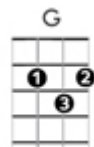

Near the village, the quiet village, the lion sleeps tonight

(CHORUS: "Wimoweh" repeated x 16 with above chord progression)