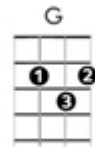

Wimoweh - Soprano Ukulele

In the jungle, the mighty jungle, the lion sleeps tonight

In the jungle, the quiet jungle, the lion sleeps tonight

(CHORUS: "Wimoweh" repeated x 16 with above chord progression)