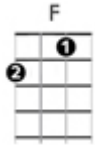

Wimoweh - Soprano Ukulele

In the jungle, the mighty jungle, the lion sleeps tonight

In the jungle, the quiet jungle, the lion sleeps tonight

(CHORUS: "Wimoweh" repeated x 16 with above chord progression)

Near the village, the peaceful village, the lion sleeps tonight

Near the village, the quiet village, the lion sleeps tonight

(CHORUS: "Wimoweh" repeated x 16 with above chord progression)

Hush my darling, don't fear my darling, the lion sleeps tonight