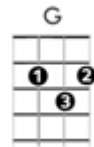

Wimoweh - Soprano Ukulele

In the jungle, the mighty jungle, the lion sleeps tonight

In the jungle, the quiet jungle, the lion sleeps tonight

(CHORUS: "Wimoweh" repeated x 16 with above chord progression)

Near the village, the peaceful village, the lion sleeps tonight

Near the village, the quiet village, the lion sleeps tonight

(CHORUS: "Wimoweh" repeated x 16 with above chord progression)

Hush my darling, don't fear my darling, the lion sleeps tonight