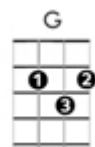

Wimoweh - Soprano Ukulele

In the jungle, the mighty jungle, the lion sleeps tonight

In the jungle, the quiet jungle, the lion sleeps tonight

(CHORUS: "Wimoweh" repeated x 16 with above chord progression)

Near the village, the peaceful village, the lion sleeps tonight

Near the village, the quiet village, the lion sleeps tonight

(CHORUS: "Wimoweh" repeated x 16 with above chord progression)

Hush my darling, don't fear my darling, the lion sleeps tonight