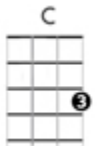

Hush my darling, don't fear my darling, the lion sleeps tonight