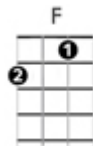

Hush my darling, don't fear my darling, the lion sleeps tonight