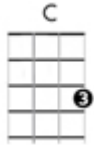

Wimoweh - Soprano Ukulele

In the jungle, the mighty jungle, the lion sleeps tonight

In the jungle, the quiet jungle, the lion sleeps tonight

(CHORUS: "Wimoweh" repeated x 16 with above chord progression)