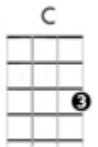

Wimoweh - Soprano Ukulele

In the jungle, the mighty jungle, the lion sleeps tonight

In the jungle, the quiet jungle, the lion sleeps tonight

(CHORUS: "Wimoweh" repeated x 16 with above chord progression)