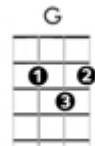

Hush my darling, don't fear my darling, the lion sleeps tonight