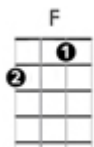

Near the village, the quiet village, the lion sleeps tonight

(CHORUS: "Wimoweh" repeated x 16 with above chord progression)