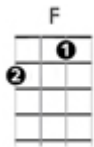

Wimoweh - Soprano Ukulele

In the jungle, the mighty jungle, the lion sleeps tonight

In the jungle, the quiet jungle, the lion sleeps tonight

(CHORUS: "Wimoweh" repeated x 16 with above chord progression)