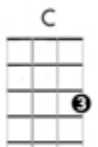

Near the village, the quiet village, the lion sleeps tonight

(CHORUS: "Wimoweh" repeated x 16 with above chord progression)