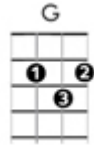

Wimoweh - Soprano Ukulele

In the jungle, the mighty jungle, the lion sleeps tonight

In the jungle, the quiet jungle, the lion sleeps tonight

(CHORUS: "Wimoweh" repeated x 16 with above chord progression)