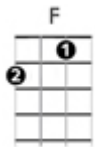

Wimoweh - Soprano Ukulele

In the jungle, the mighty jungle, the lion sleeps tonight

In the jungle, the quiet jungle, the lion sleeps tonight

(CHORUS: "Wimoweh" repeated x 16 with above chord progression)