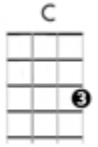

Wimoweh - Soprano Ukulele

In the jungle, the mighty jungle, the lion sleeps tonight

In the jungle, the quiet jungle, the lion sleeps tonight

(CHORUS: "Wimoweh" repeated x 16 with above chord progression)