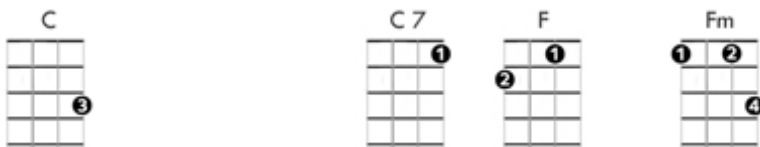

Tonight You Belong To Me - Soprano Ukulele

I know (I know) you be-long to some-body new

But to-night you be-long to me

Although (although) we're a-part, you're a part of my heart,

And to-night you be-long to me

Way down, by the stream how sweet it would seem

Once more just to dream in the moonlight...

my honey

I know (I know) with the dawn that you will be gone

But to-night, you be-long to me...

just to little old me