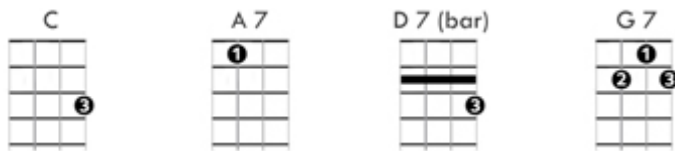

Tonight You Belong To Me - Soprano Ukulele

I know (I know) you be-long to some-body new

But to-night you be-long to me

Although (although) we're a-part, you're a part of my heart,

And to-night you be-long to me

Way down, by the stream how sweet it would seem

Once more just to dream in the moonlight...

my honey

I know (I know) with the dawn that you will be gone

But to-night, you be-long to me...

just to little old me