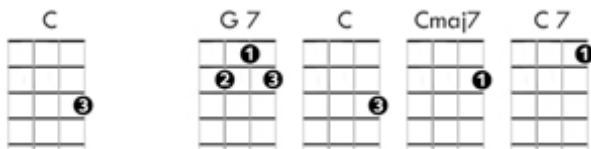

Tonight You Belong To Me - Soprano Ukulele

I know (I know) you be-long to some-body new

But to-night you be-long to me

Although (although) we're a-part, you're a part of my heart,

And to-night you be-long to me

Way down, by the stream how sweet it would seem

Once more just to dream in the moonlight...

my honey

I know (I know) with the dawn that you will be gone

But to-night, you be-long to me...

just to little old me