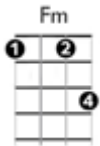

Tonight You Belong To Me - Soprano Ukulele

I know (I know) you be-long to some-body new

But to-night you be-long to me

Although (although) we're a-part, you're a part of my heart,

And to-night you be-long to me

Way down, by the stream how sweet it would seem

Once more just to dream in the moonlight...

my honey

I know (I know) with the dawn that you will be gone

But to-night, you be-long to me...

just to little old me