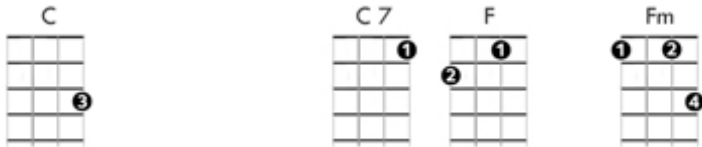

Tonight You Belong To Me - Soprano Ukulele

I know (I know) you be-long to some-body new

But to-night you be-long to me

Although (although) we're a-part, you're a part of my heart,

And to-night you be-long to me

Way down, by the stream how sweet it would seem

Once more just to dream in the moonlight...

my honey

I know (I know) with the dawn that you will be gone

But to-night, you be-long to me...

just to little old me