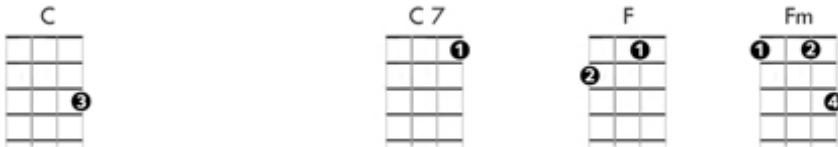

Tonight You Belong To Me - Soprano Ukulele

I know (I know) you be-long to some-body new

But to-night you be-long to me

Although (although) we're a-part, you're a part of my heart,

And to-night you be-long to me

Way down, by the stream how sweet it would seem

Once more just to dream in the moonlight...

my honey

I know (I know) with the dawn that you will be gone

But to-night, you be-long to me...

just to little old me