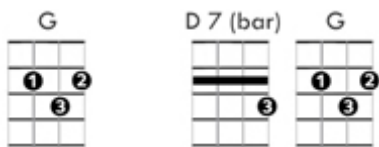

Tonight You Belong To Me - Soprano Ukulele (alt)

I know (I know) you be-long to some-body new

But to-night you be-long to me

Although (although) we're a-part, you're a part of my heart,

And to-night you be-long to me

Way down, by the stream how sweet it would seem

Once more just to dream in the moonlight...

my honey

I know (I know) with the dawn that you will be gone

But to-night, you be-long to me...

just to little old me