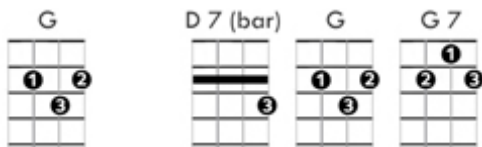

Tonight You Belong To Me - Soprano Ukulele (alt)

I know (I know) you be-long to some-body new

But to-night you be-long to me

Although (although) we're a-part, you're a part of my heart,

And to-night you be-long to me

Way down, by the stream how sweet it would seem

Once more just to dream in the moonlight...

my honey

I know (I know) with the dawn that you will be gone

But to-night, you be-long to me...

just to little old me