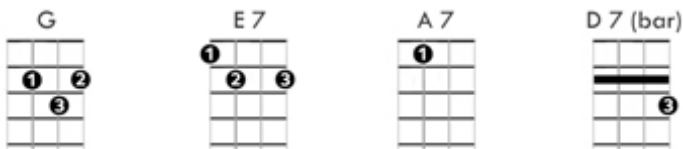

Tonight You Belong To Me - Soprano Ukulele (alt)

I know (I know) you be-long to some-body new

But to-night you be-long to me

Although (although) we're a-part, you're a part of my heart,

And to-night you be-long to me

Way down, by the stream how sweet it would seem

Once more just to dream in the moonlight...

my honey

I know (I know) with the dawn that you will be gone

But to-night, you be-long to me...

just to little old me