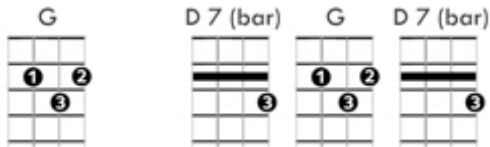

Tonight You Belong To Me - Soprano Ukulele (alt)

I know (I know) you be-long to some-body new

But to-night you be-long to me

Although (although) we're a-part, you're a part of my heart,

And to-night you be-long to me

Way down, by the stream how sweet it would seem

Once more just to dream in the moonlight...

my honey

I know (I know) with the dawn that you will be gone

But to-night, you be-long to me...

just to little old me