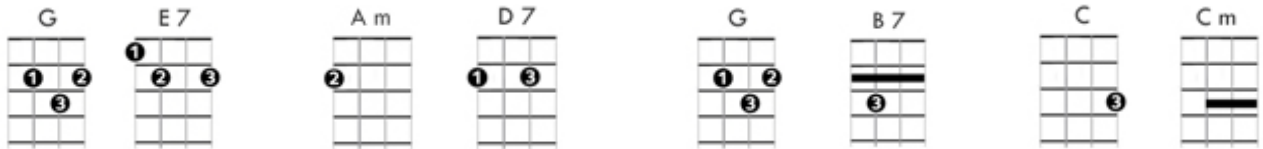

Tiptoe Through The Tulips - Soprano Ukulele (key of G)

Tiptoe to the window, by the window that is where I'll be

Come tiptoe through the tulips with me

Tiptoe from your pillow to the shadow of a willow tree

And tiptoe through the tulips with me

Knee deep in flowers we'll stray, we'll keep the showers away

And if I kiss you in the garden in the moonlight

Will you pardon me?

Come tiptoe through the tulips with me