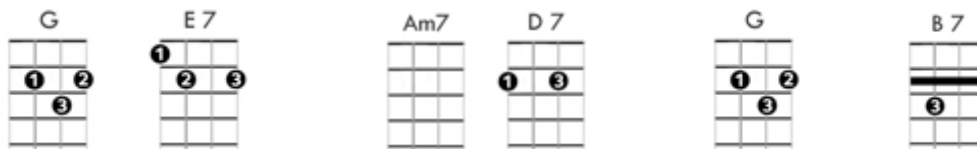

Tiptoe Through The Tulips - Soprano Ukulele (key of G)

Tiptoe to the window, by the window that is where I'll be

Come tiptoe through the tulips with me

Tiptoe from your pillow to the shadow of a willow tree

And tiptoe through the tulips with me

Knee deep in flowers we'll stray, we'll keep the showers away

And if I kiss you in the garden in the moonlight

Will you pardon me?

Come tiptoe through the tulips with me