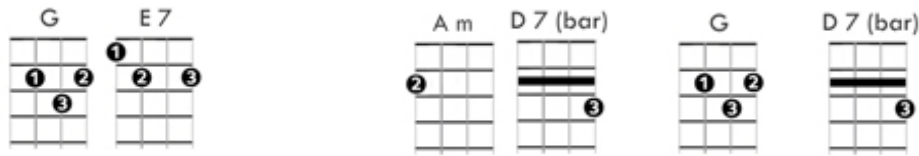

Tiptoe Through The Tulips - Soprano Ukulele (key of G)

Tiptoe to the window, by the window that is where I'll be

Come tiptoe through the tulips with me

Tiptoe from your pillow to the shadow of a willow tree

And tiptoe through the tulips with me

Knee deep in flowers we'll stray, we'll keep the showers away

And if I kiss you in the garden in the moonlight

Will you pardon me?

Come tiptoe through the tulips with me