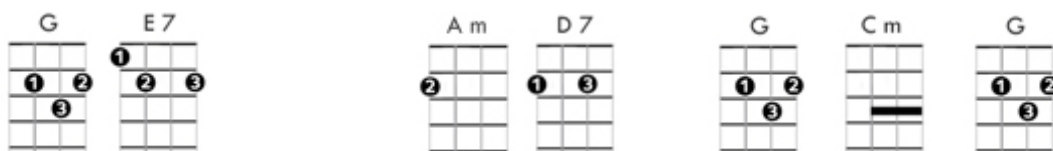

Tiptoe Through The Tulips - Soprano Ukulele (key of G)

Tiptoe to the window, by the window that is where I'll be

Come tiptoe through the tulips with me

Tiptoe from your pillow to the shadow of a willow tree

And tiptoe through the tulips with me

Knee deep in flowers we'll stray, we'll keep the showers away

And if I kiss you in the garden in the moonlight

Will you pardon me?

Come tiptoe through the tulips with me