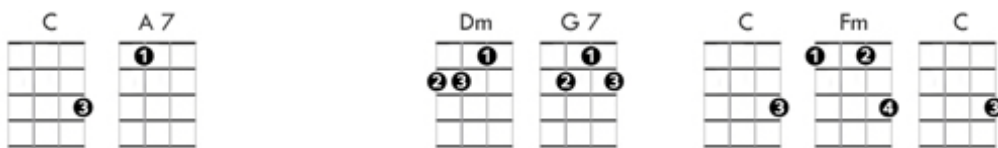

Tiptoe Through The Tulips - Soprano Ukulele

Tiptoe to the window, by the window that is where I'll be

Come tiptoe through the tulips with me

Tiptoe from your pillow to the shadow of a willow tree

And tiptoe through the tulips with me

Knee deep in flowers we'll stray, we'll keep the showers away

And if I kiss you in the garden in the moonlight

Will you pardon me?

Come tiptoe through the tulips with me