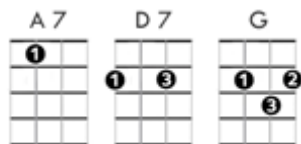

The Band Played On – Soprano Ukulele

Note: chords which are greyed out in this version are optional and for more advanced players

Casey would waltz with a strawberry blonde

And the band played on

He'd glide 'cross the floor with the girl he adored

And the band played on

But his brain was so loaded, it nearly exploded

The poor girl would shake with a -- larm

He'd ne'er leave the girl with the strawberry curls

And the band played on