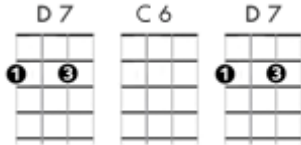

The Band Played On – Soprano Ukulele

Note: chords which are greyed out in this version are optional and for more advanced players

Casey would waltz with a strawberry blonde

And the band played on

He'd glide 'cross the floor with the girl he adored

And the band played on

But his brain was so loaded, it nearly exploded

The poor girl would shake with a -- larm

He'd ne'er leave the girl with the strawberry curls

And the band played on