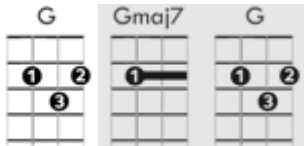

The Band Played On – Soprano Ukulele

Note: chords which are greyed out in this version are optional and for more advanced players

Casey would waltz with a strawberry blonde

And the band played on

He'd glide 'cross the floor with the girl he adored

And the band played on

But his brain was so loaded, it nearly exploded

The poor girl would shake with a -- larm

He'd ne'er leave the girl with the strawberry curls

And the band played on