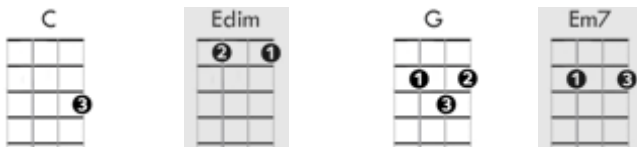

The Band Played On – Soprano Ukulele

Note: chords which are greyed out in this version are optional and for more advanced players

Casey would waltz with a strawberry blonde

And the band played on

He'd glide 'cross the floor with the girl he adored

And the band played on

But his brain was so loaded, it nearly exploded

The poor girl would shake with a -- larm

He'd ne'er leave the girl with the strawberry curls

And the band played on