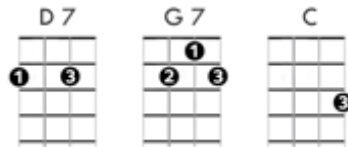

The Band Played On – Soprano Ukulele

Note: chords which are greyed out in this version are optional and for more advanced players

Casey would waltz with a strawberry blonde

And the band played on

He'd glide 'cross the floor with the girl he adored

And the band played on

But his brain was so loaded, it nearly exploded

The poor girl would shake with a -- larm

He'd ne'er leave the girl with the strawberry curls

And the band played on