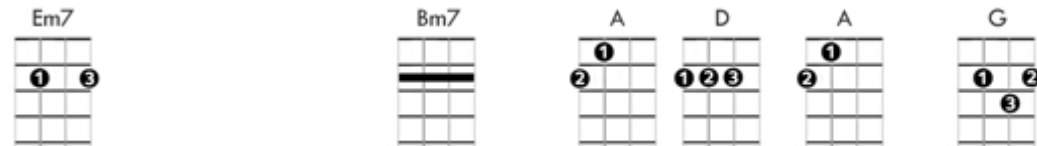

Open Arms - Soprano Ukulele

Lying beside you, here in the dark, feeling your heart beat with mine

Softly you whisper, you're so sincere, how could our love be so blind

We sailed on together, we drifted apart, and here you are by my side

CHORUS:

So now I come to you, with open arms, nothing to hide, believe what I say

So here I am with open arms, hoping you'll see what your love means to me, open arms

Living without you, living alone - this empty house seems so cold