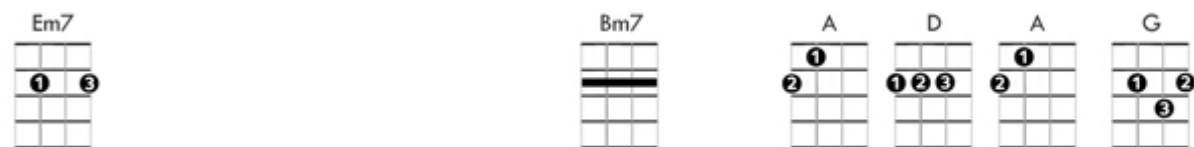

But now that you've come back, turned night into day... I need you to stay

(Chorus)