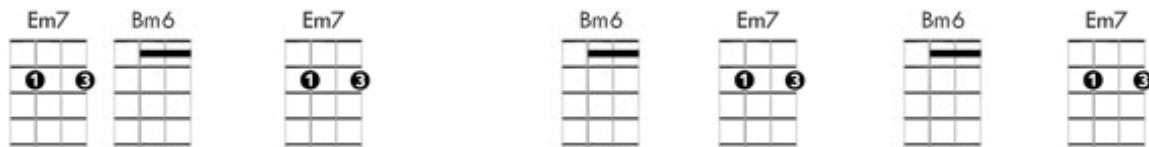

# Miss Celie's Blues (Sister) – Soprano Ukulele

Sister, you've been on my mind... Oh sister, we're two of a kind

So sister, I'm keepin' my eye on you

I betcha think I don't know nothin' 'bout singin' the blues, oh sister have I got news for you

I'm somethin' ... I hope you think that you're somethin' too

Scufflin', I been up that lonesome road and I seen a lot of suns goin' down

Oh but sister, no low life's gonna run me around so let me tell ya somethin'