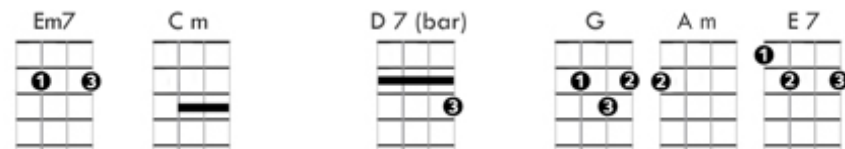

Oh sister, we sho' ain't got a whole lot of time