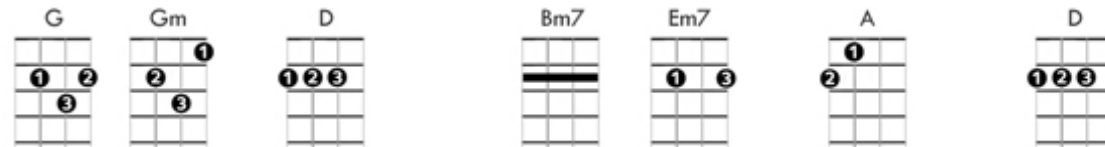

Just the Way You Are – Soprano Ukulele

Don't go changing to try and please me you never let me down before, mm-mm

Don't imagine you're too familiar and I don't see you any more

I would not leave you in times of trouble we never could have come this far, mm-mm