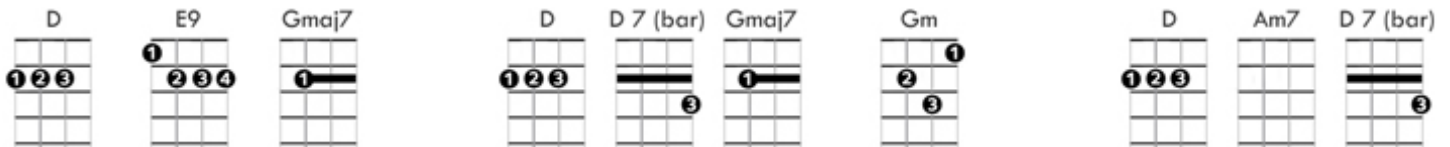

Just the Way You Are – Soprano Ukulele

Don't go changing to try and please me you never let me down before, mm-mm

Don't imagine you're too familiar and I don't see you any more

I would not leave you in times of trouble we never could have come this far, mm-mm