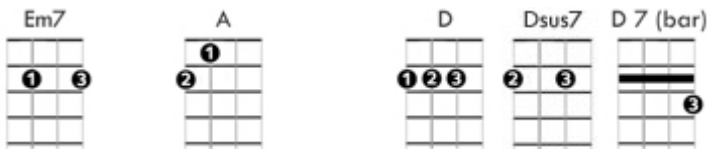

The same old someone that I knew