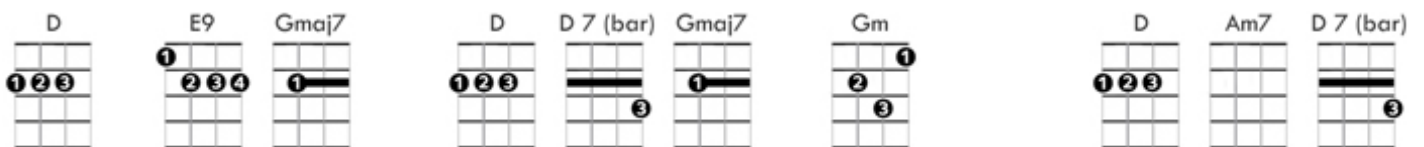

I don't want clever conversation I never want to work that hard, mm-mm