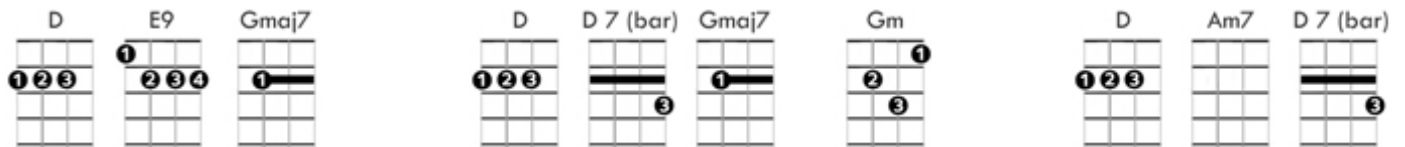

I said I love you, and that's forever and this I promise from the heart, mm-mm