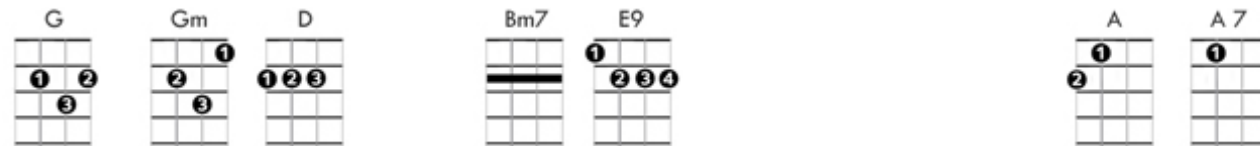

You always have my unspoken passion although I might not seem to care