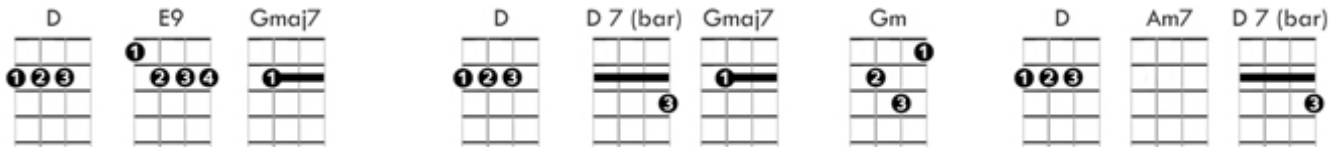

Just the Way You Are – Soprano Ukulele

Don't go changing to try and please me you never let me down before, mm-mm

Don't imagine you're too familiar and I don't see you any more

I would not leave you in times of trouble we never could have come this far, mm-mm