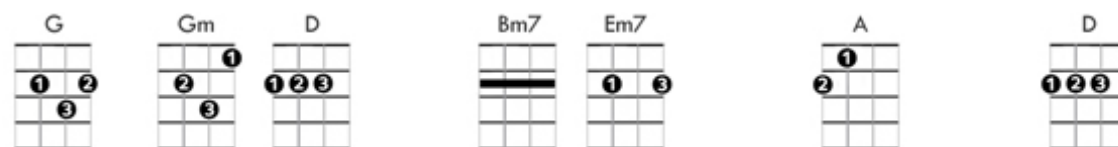

I just want someone that I can talk to I want you just the way you are