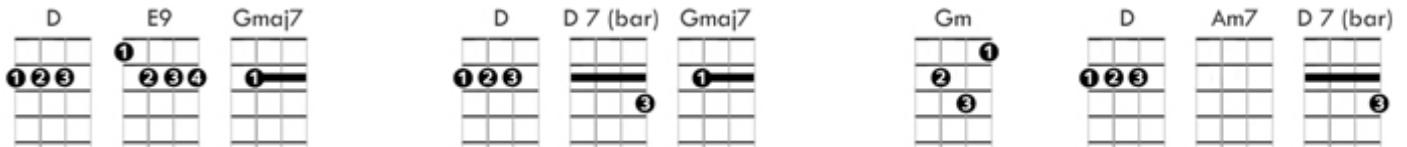

Don't go tryin' some new fashion don't change the color of your hair, mm-mm