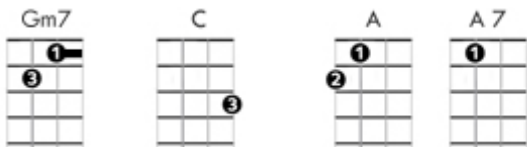

The way that I believe in you