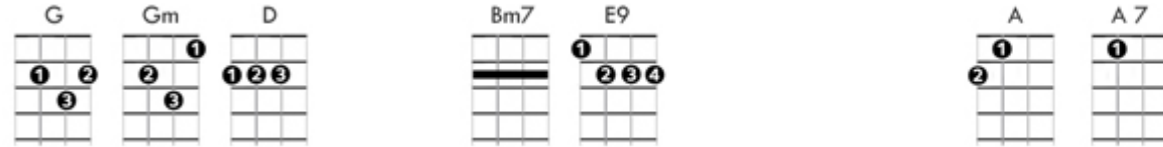

Just the Way You Are – Soprano Ukulele

Don't go changing to try and please me you never let me down before, mm-mm

Don't imagine you're too familiar and I don't see you any more

I would not leave you in times of trouble we never could have come this far, mm-mm