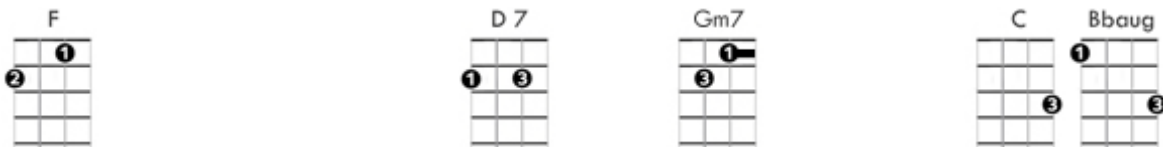

Deep Purple – Soprano Ukulele

When the deep purple falls over sleepy garden walls

And the stars begin to twinkle in the sky

In the mist of a memory, you wander back to me

Breathing my name with a sigh mm - mm

In the still of the night, once again I hold you tight

Though you're gone, your love lives on when moonlight beams

And as long as my heart will beat, sweet lover, we'll always meet

Here in my deep purple dreams