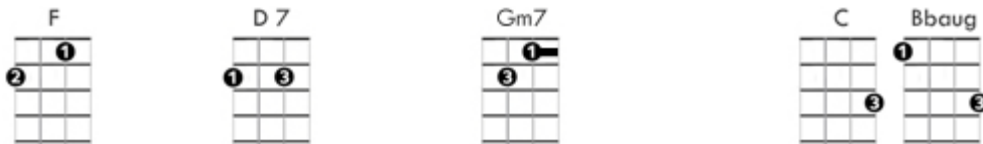

Deep Purple – Soprano Ukulele

When the deep purple falls over sleepy garden walls

And the stars begin to twinkle in the sky

In the mist of a memory, you wander back to me

Breathing my name with a sigh mm - mm

In the still of the night, once again I hold you tight

Though you're gone, your love lives on when moonlight beams

And as long as my heart will beat, sweet lover, we'll always meet

Here in my deep purple dreams