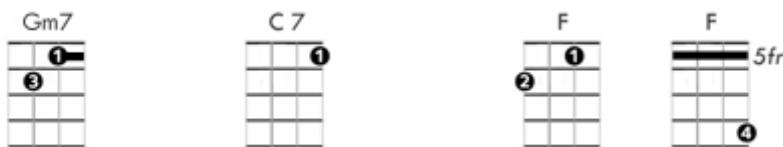

Deep Purple – Soprano Ukulele

When the deep purple falls over sleepy garden walls

And the stars begin to twinkle in the sky

In the mist of a memory, you wander back to me

Breathing my name with a sigh mm - mm

In the still of the night, once again I hold you tight

Though you're gone, your love lives on when moonlight beams

And as long as my heart will beat, sweet lover, we'll always meet

Here in my deep purple dreams