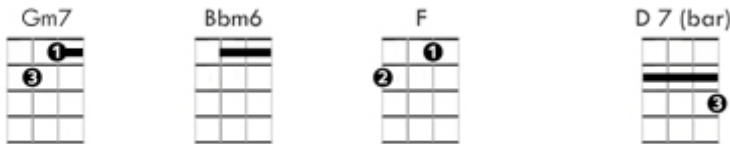

Deep Purple – Soprano Ukulele

When the deep purple falls over sleepy garden walls

And the stars begin to twinkle in the sky

In the mist of a memory, you wander back to me

Breathing my name with a sigh mm - mm

In the still of the night, once again I hold you tight

Though you're gone, your love lives on when moonlight beams

And as long as my heart will beat, sweet lover, we'll always meet

Here in my deep purple dreams