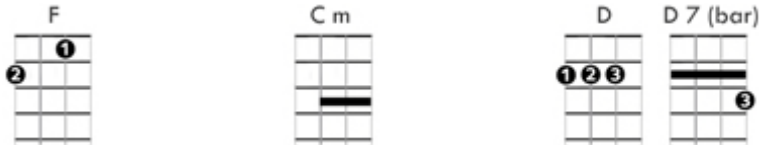

Deep Purple – Soprano Ukulele

When the deep purple falls over sleepy garden walls

And the stars begin to twinkle in the sky

In the mist of a memory, you wander back to me

Breathing my name with a sigh mm - mm

In the still of the night, once again I hold you tight

Though you're gone, your love lives on when moonlight beams

And as long as my heart will beat, sweet lover, we'll always meet

Here in my deep purple dreams