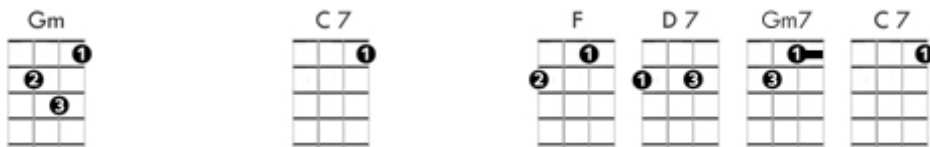

Deep Purple – Soprano Ukulele

When the deep purple falls over sleepy garden walls

And the stars begin to twinkle in the sky

In the mist of a memory, you wander back to me

Breathing my name with a sigh mm - mm

In the still of the night, once again I hold you tight

Though you're gone, your love lives on when moonlight beams

And as long as my heart will beat, sweet lover, we'll always meet

Here in my deep purple dreams