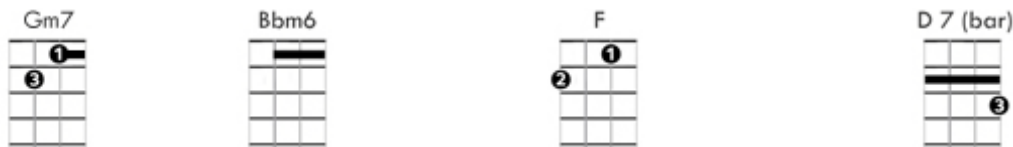

Deep Purple – Soprano Ukulele

When the deep purple falls over sleepy garden walls

And the stars begin to twinkle in the sky

In the mist of a memory, you wander back to me

Breathing my name with a sigh mm - mm

In the still of the night, once again I hold you tight

Though you're gone, your love lives on when moonlight beams

And as long as my heart will beat, sweet lover, we'll always meet

Here in my deep purple dreams