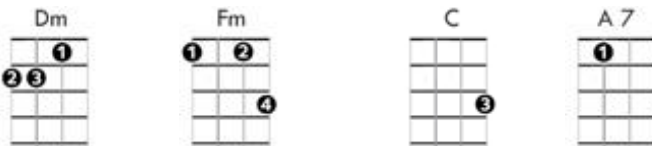

If your heartaches seem to hang around too long and your blues keep getting bluer with each song

Remember sunshine can be found behind a cloudy sky

So let your hair down and go on and cry

If your heartaches seem to hang around too long and your blues keep getting bluer with each song