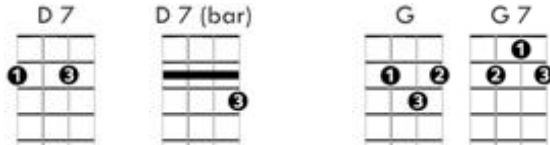

Cry - Soprano Ukulele

If your sweetheart sends a letter of goodbye, it's no secret you'll feel better if you cry

When waking from a bad dream don't you sometimes think it's real

But it's only false emotion that you feel

If your heartaches seem to hang around too long and your blues keep getting bluer with each song

Remember sunshine can be found behind a cloudy sky

So let your hair down and go on and cry

If your heartaches seem to hang around too long and your blues keep getting bluer with each song

Remember sunshine can be found behind a cloudy sky

So let your hair down and go on and cry