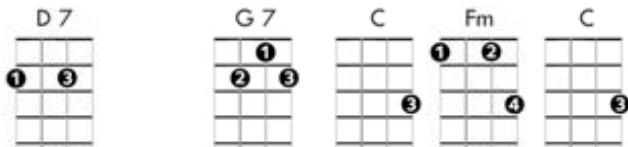

Cry - Soprano Ukulele

If your sweetheart sends a letter of goodbye, it's no secret you'll feel better if you cry

When waking from a bad dream don't you sometimes think it's real

But it's only false emotion that you feel

If your heartaches seem to hang around too long and your blues keep getting bluer with each song

Remember sunshine can be found behind a cloudy sky

So let your hair down and go on and cry

If your heartaches seem to hang around too long and your blues keep getting bluer with each song

Remember sunshine can be found behind a cloudy sky

So let your hair down and go on and cry