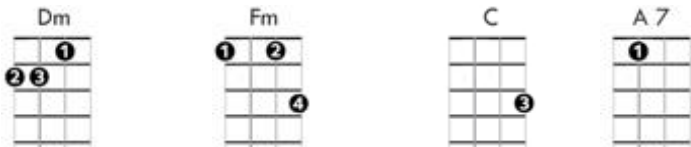

Cry - Soprano Ukulele

If your sweetheart sends a letter of goodbye, it's no secret you'll feel better if you cry

When waking from a bad dream don't you sometimes think it's real

But it's only false emotion that you feel

If your heartaches seem to hang around too long and your blues keep getting bluer with each song

Remember sunshine can be found behind a cloudy sky

So let your hair down and go on and cry

If your heartaches seem to hang around too long and your blues keep getting bluer with each song