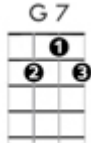

She'll Be Comin' Round The Mountain – Soprano Ukulele

CHORUS:

She'll be coming round the mountain when she comes

She'll be coming round the mountain when she comes

She'll be coming round the mountain, she'll be coming round the mountain

VERSE:

She'll be driving six white horses when she comes

She'll be driving six white horses when she comes

She'll be driving six white horses, she'll be driving six white horses

She'll be driving six white horses when she comes