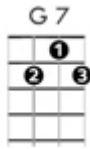

She'll Be Comin' Round The Mountain – Soprano Ukulele

CHORUS:

She'll be coming round the mountain when she comes

She'll be coming round the mountain when she comes

She'll be coming round the mountain, she'll be coming round the mountain

VERSE:

She'll be driving six white horses when she comes

She'll be driving six white horses when she comes

She'll be driving six white horses, she'll be driving six white horses

She'll be driving six white horses when she comes