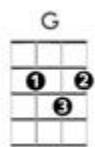

Always Look on the Bright Side of Life - Soprano Ukulele

Some things in life are bad

They can really make you mad

Other things just make you swear and curse

When you're chewing on life's gristle, don't grumble, give a whistle

And this'll help things turn out for the best... And

Always look on the bright side of life

Always look on the light side of life

If life seems jolly rotten, there's something you've forgotten

And that's to laugh and smile and dance and sing