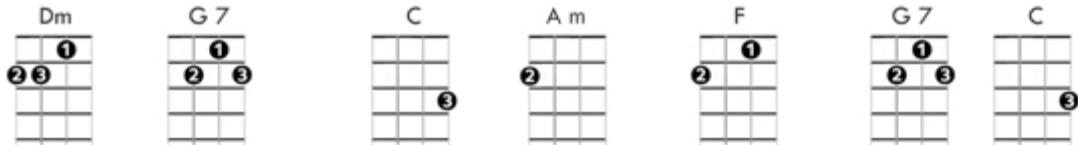

# All My Loving – Soprano Ukulele

## CHORUS:

Close your eyes and I'll kiss you, tomorrow I'll miss you, remember I'll always be true

And then while I'm away, I'll write home every day, and I'll send all my loving to you

I'll pretend that I'm kissing the lips I am missing and hope that my dreams will come true