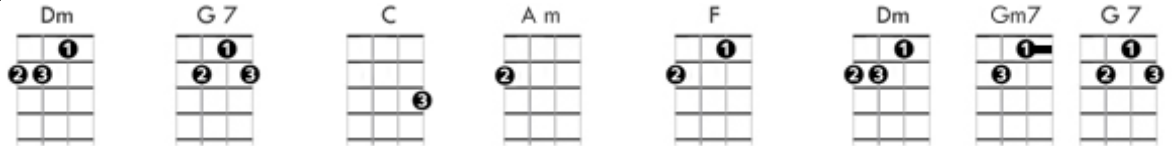

# All My Loving – Soprano Ukulele

## CHORUS:

Close your eyes and I'll kiss you, tomorrow I'll miss you, remember I'll always be true

And then while I'm away, I'll write home every day, and I'll send all my loving to you

I'll pretend that I'm kissing the lips I am missing and hope that my dreams will come true