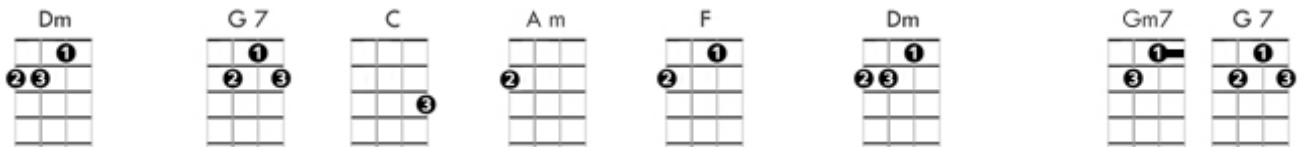

# All My Loving – Soprano Ukulele

## CHORUS:

Close your eyes and I'll kiss you, tomorrow I'll miss you, remember I'll always be true

And then while I'm away, I'll write home every day, and I'll send all my loving to you

I'll pretend that I'm kissing the lips I am missing and hope that my dreams will come true