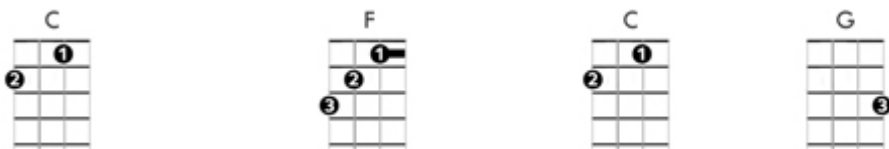

Wimoweh - Baritone Ukulele

In the jungle, the mighty jungle, the lion sleeps tonight

In the jungle, the quiet jungle, the lion sleeps tonight

(CHORUS: "Wimoweh" repeated x 16 with above chord progression)

Near the village, the peaceful village, the lion sleeps tonight

Near the village, the quiet village, the lion sleeps tonight

(CHORUS: "Wimoweh" repeated x 16 with above chord progression)

Hush my darling, don't fear my darling, the lion sleeps tonight