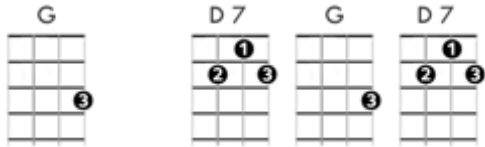

## Tonight You Belong To Me - Baritone Ukulele (alt)

I know (I know) you be-long to some-body new

But to-night you be-long to me

Although (although) we're a-part, you're a part of my heart,

And to-night you be-long to me

Way down, by the stream how sweet it would seem

Once more just to dream in the moonlight... my honey

I know (I know) with the dawn that you will be gone

But to-night, you be-long to me... just to little old me