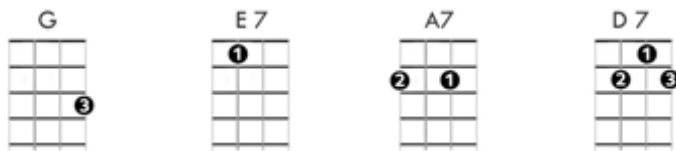

## Tonight You Belong To Me - Baritone Ukulele (alt)

I know (I know) you be-long to some-body new

But to-night you be-long to me

Although (although) we're a-part, you're a part of my heart,

And to-night you be-long to me

Way down, by the stream how sweet it would seem

Once more just to dream in the moonlight... my honey

I know (I know) with the dawn that you will be gone

But to-night, you be-long to me... just to little old me