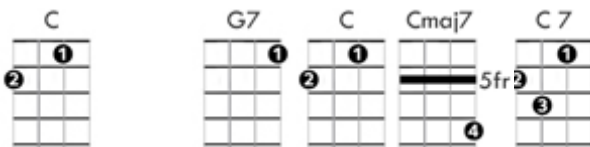

Tonight You Belong To Me - Baritone Ukulele

I know (I know) you be-long to some-body new

But to-night you be-long to me

Although (although) we're a-part, you're a part of my heart,

And to-night you be-long to me

Way down, by the stream how sweet it would seem

Once more just to dream in the moonlight...

my honey

I know (I know) with the dawn that you will be gone

But to-night, you be-long to me...

just to little old me