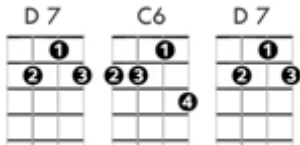

The Band Played On - Baritone Ukulele

Note: chords which are greyed out in this version are optional and for more advanced players

Casey would waltz with a strawberry blonde

And the band played on

He'd glide 'cross the floor with the girl he adored

And the band played on

But his brain was so loaded, it nearly exploded

The poor girl would shake with a -- larm

He'd ne'er leave the girl with the strawberry curls

And the band played on