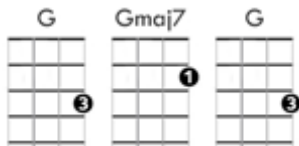

The Band Played On - Baritone Ukulele

Note: chords which are greyed out in this version are optional and for more advanced players

Casey would waltz with a strawberry blonde

And the band played on

He'd glide 'cross the floor with the girl he adored

And the band played on

But his brain was so loaded, it nearly exploded

The poor girl would shake with a -- larm

He'd ne'er leave the girl with the strawberry curls

And the band played on