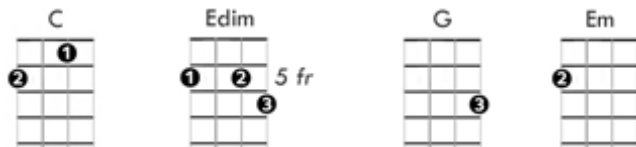

The Band Played On - Baritone Ukulele

Note: chords which are greyed out in this version are optional and for more advanced players

Casey would waltz with a strawberry blonde

And the band played on

He'd glide 'cross the floor with the girl he adored

And the band played on

But his brain was so loaded, it nearly exploded

The poor girl would shake with a -- larm

He'd ne'er leave the girl with the strawberry curls

And the band played on