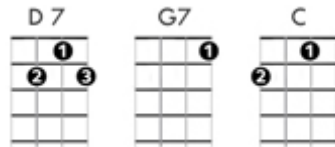

The Band Played On - Baritone Ukulele

Note: chords which are greyed out in this version are optional and for more advanced players

Casey would waltz with a strawberry blonde

And the band played on

He'd glide 'cross the floor with the girl he adored

And the band played on

But his brain was so loaded, it nearly exploded

The poor girl would shake with a -- larm

He'd ne'er leave the girl with the strawberry curls

And the band played on