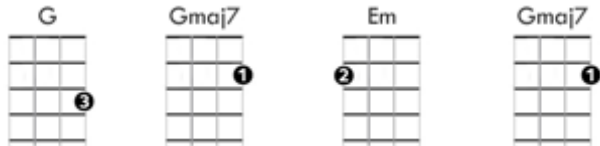

The Band Played On - Baritone Ukulele

Note: chords which are greyed out in this version are optional and for more advanced players

Casey would waltz with a strawberry blonde

And the band played on

He'd glide 'cross the floor with the girl he adored

And the band played on

But his brain was so loaded, it nearly exploded

The poor girl would shake with a -- larm

He'd ne'er leave the girl with the strawberry curls

And the band played on