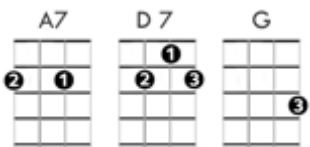

The Band Played On - Baritone Ukulele

Note: chords which are greyed out in this version are optional and for more advanced players

Casey would waltz with a strawberry blonde

And the band played on

He'd glide 'cross the floor with the girl he adored

And the band played on

But his brain was so loaded, it nearly exploded

The poor girl would shake with a -- larm

He'd ne'er leave the girl with the strawberry curls

And the band played on