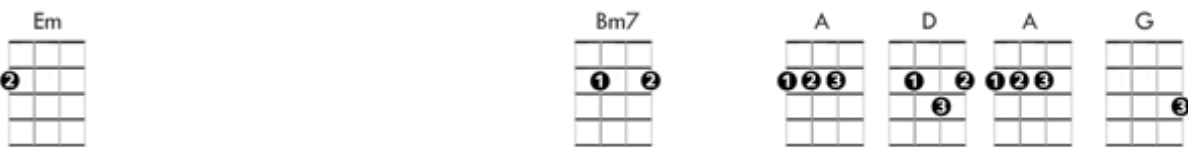

But now that you've come back, turned night into day... I need you to stay

(Chorus)