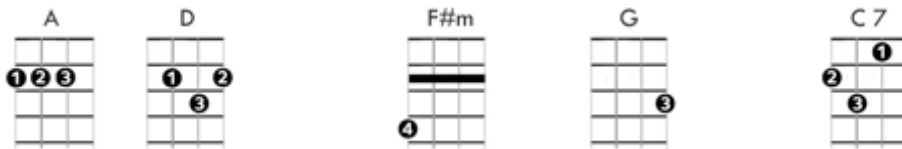

Open Arms - Baritone Ukulele

Lying beside you, here in the dark, feeling your heart beat with mine

Softly you whisper, you're so sincere, how could our love be so blind

We sailed on together, we drifted apart, and here you are by my side

CHORUS:

So now I come to you, with open arms, nothing to hide, believe what I say

So here I am with open arms, hoping you'll see what your love means to me, open arms

Living without you, living alone - this empty house seems so cold