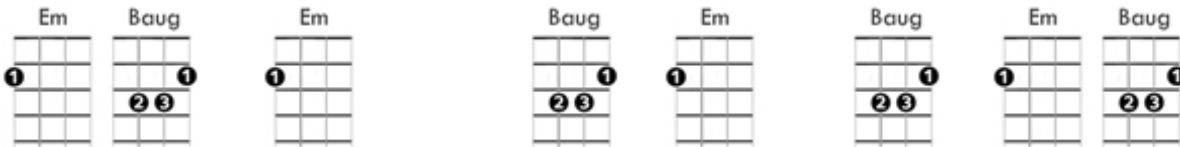

# Miss Celie's Blues (Sister) - Baritone Ukulele

Sister, you've been on my mind... Oh sister, we're two of a kind

So sister, I'm keepin' my eye on you

I betcha think I don't know nothin' 'bout singin' the blues, oh sister have I got news for you

I'm somethin'... I hope you think that you're somethin' too

Scufflin', I been up that lonesome road and I seen a lot of suns goin' down

Oh, but sister, no low life's gonna run me around So let me tell ya somethin'