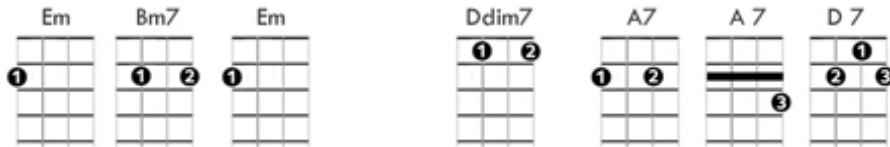

# Miss Celie's Blues (Sister) - Baritone Ukulele

Sister, you've been on my mind... Oh sister, we're two of a kind

So sister, I'm keepin' my eye on you

I betcha think I don't know nothin' 'bout singin' the blues, oh sister have I got news for you

I'm somethin'... I hope you think that you're somethin' too

Scufflin', I been up that lonesome road and I seen a lot of suns goin' down

Oh, but sister, no low life's gonna run me around So let me tell ya somethin'