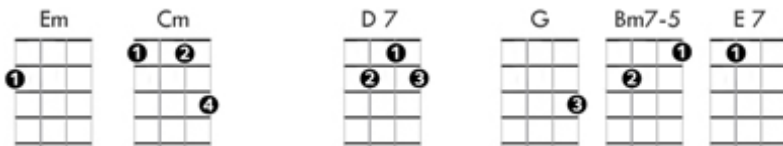

Oh sister, we sho' ain't got a whole lot of time