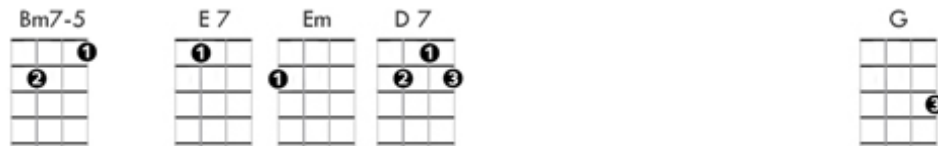

So shake your shimmy, Sister 'cause honey the Sug' is feelin' fine