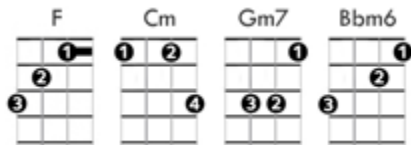

Edelweiss - Baritone Ukulele (key of F)

Edelweiss, Edelweiss

Every morning you greet me

Small and white, clean and bright

You look happy to meet me

Blossom of snow may you bloom and grow

Bloom and grow for - ev - er...