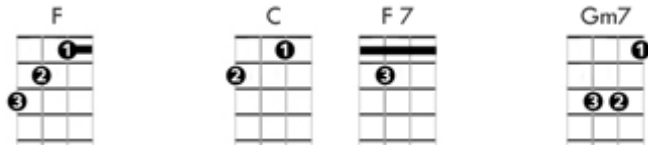

Edelweiss - Baritone Ukulele (key of F)

Edelweiss, Edelweiss

Every morning you greet me

Small and white, clean and bright

You look happy to meet me

Blossom of snow may you bloom and grow

Bloom and grow for - ev - er...