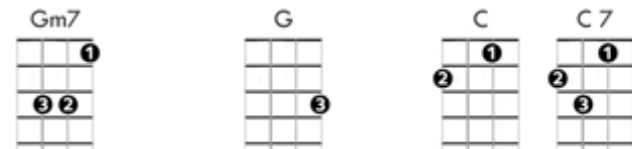

Edelweiss - Baritone Ukulele (key of F)

Edelweiss, Edelweiss

Every morning you greet me

Small and white, clean and bright

You look happy to meet me

Blossom of snow may you bloom and grow

Bloom and grow for - ev - er...