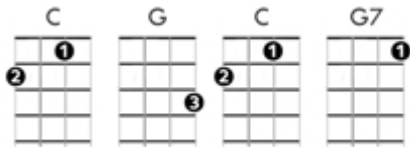

Edelweiss - Baritone Ukulele (key of C)

Edelweiss, Edelweiss

Every morning you greet me

Small and white, clean and bright

You look happy to meet me

Blossom of snow may you bloom and grow

Bloom and grow for - ev - er...