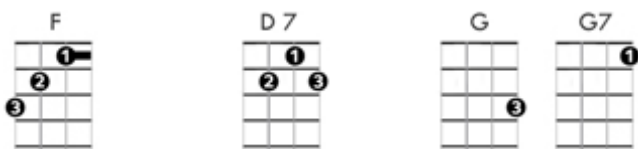

Edelweiss - Baritone Ukulele (key of C)

Edelweiss, Edelweiss

Every morning you greet me

Small and white, clean and bright

You look happy to meet me

Blossom of snow may you bloom and grow

Bloom and grow for - ev - er...