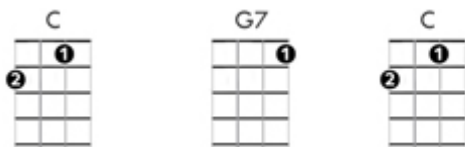

Edelweiss - Baritone Ukulele (key of C)

Edelweiss, Edelweiss

Every morning you greet me

Small and white, clean and bright

You look happy to meet me

Blossom of snow may you bloom and grow

Bloom and grow for - ev - er...