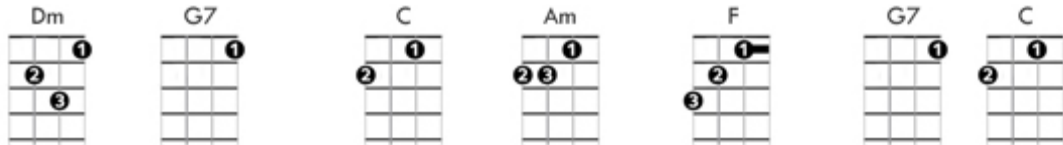

All My Loving - Baritone Ukulele

CHORUS:

Close your eyes and I'll kiss you, tomorrow I'll miss you, remember I'll always be true

And then while I'm away, I'll write home every day, and I'll send all my loving to you

I'll pretend that I'm kissing the lips I am missing and hope that my dreams will come true

And then while I'm away, I'll write home every day, and I'll send all my loving to you

All my loving, I will send to you

All my loving, darling I'll be true

(Chorus)

All my loving, I will send to you

All my loving, darling I'll be true

All my loving ALL my loving, oooo All my loving, I will send to you