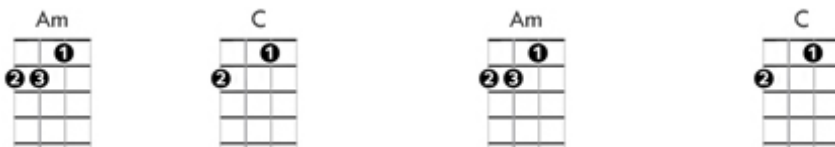

All my loving ALL my loving, oooo All my loving, I will send to you