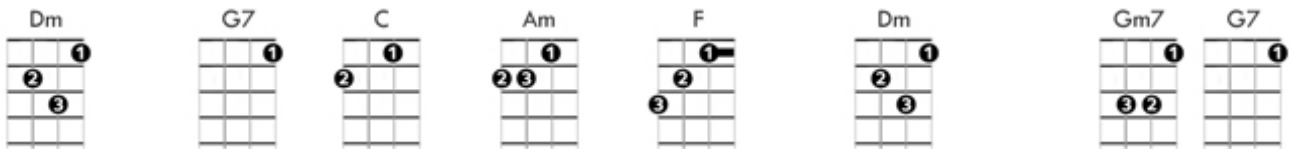

All My Loving - Baritone Ukulele

CHORUS:

Close your eyes and I'll kiss you, tomorrow I'll miss you, remember I'll always be true

And then while I'm away, I'll write home every day, and I'll send all my loving to you

I'll pretend that I'm kissing the lips I am missing and hope that my dreams will come true

And then while I'm away, I'll write home every day, and I'll send all my loving to you

All my loving, I will send to you

All my loving, darling I'll be true

(Chorus)

All my loving, I will send to you

All my loving, darling I'll be true

All my loving ALL my loving, oooo All my loving, I will send to you