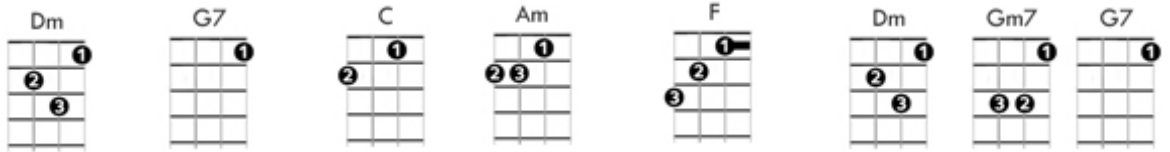

All My Loving - Baritone Ukulele

CHORUS:

Close your eyes and I'll kiss you, tomorrow I'll miss you, remember I'll always be true

And then while I'm away, I'll write home every day, and I'll send all my loving to you

I'll pretend that I'm kissing the lips I am missing and hope that my dreams will come true

And then while I'm away, I'll write home every day, and I'll send all my loving to you

All my loving, I will send to you

All my loving, darling I'll be true

(Chorus)

All my loving, I will send to you

All my loving, darling I'll be true

All my loving ALL my loving, oooo All my loving, I will send to you