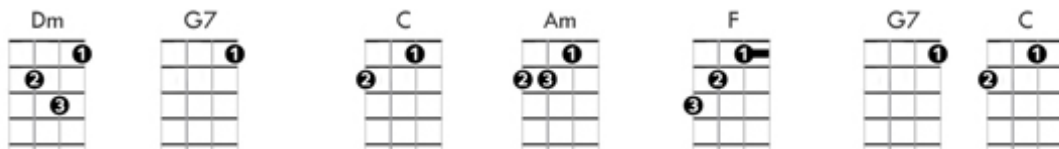

All My Loving - Baritone Ukulele

CHORUS:

Close your eyes and I'll kiss you, tomorrow I'll miss you, remember I'll always be true

And then while I'm away, I'll write home every day, and I'll send all my loving to you

I'll pretend that I'm kissing the lips I am missing and hope that my dreams will come true

And then while I'm away, I'll write home every day, and I'll send all my loving to you

All my loving, I will send to you

All my loving, darling I'll be true

(Chorus)

All my loving, I will send to you

All my loving, darling I'll be true

All my loving ALL my loving, oooo All my loving, I will send to you